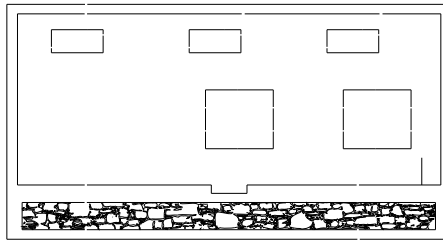

Breton House (HE01A) - Scale 1:87

Construction sheets

Construction sequences

The kit contains 39 pieces

 = glue point