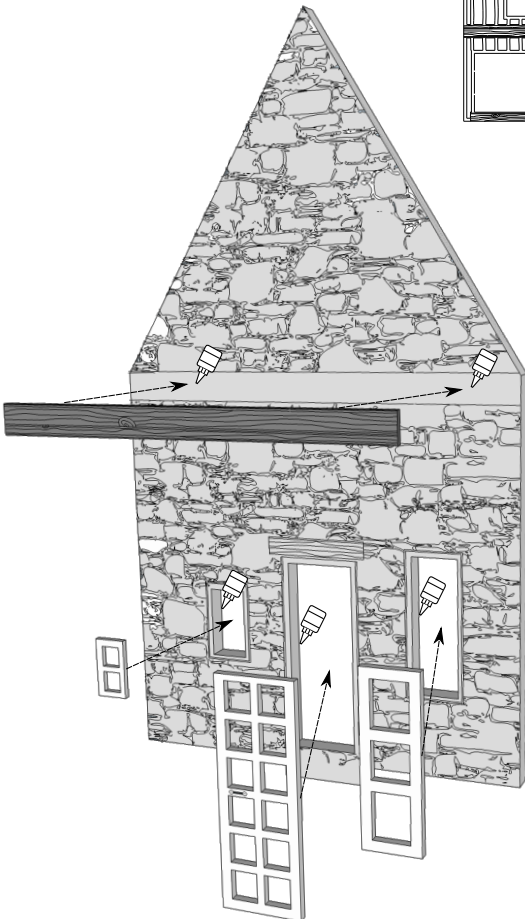

Breton House (HE01A) - Scale 1:87

Construction sheets

Construction sequences

The kit contains 39 pieces

 = glue point