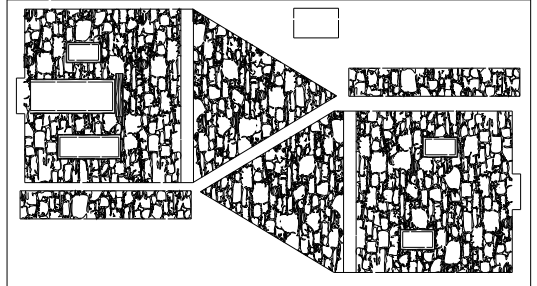

Breton House (HE01A) - Scale 1:87

Construction sheets

Construction sequences

The kit contains 39 pieces

 = glue point