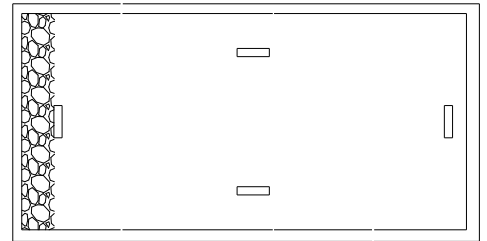

Breton House (HE01A) - Scale 1:87

Construction sheets

Construction sequences

The kit contains 39 pieces

 = glue point