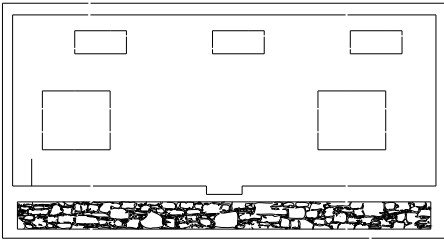

Breton House (HE01A) - Scale 1:87

Construction sheets

Construction sequences

The kit contains 39 pieces

 = glue point