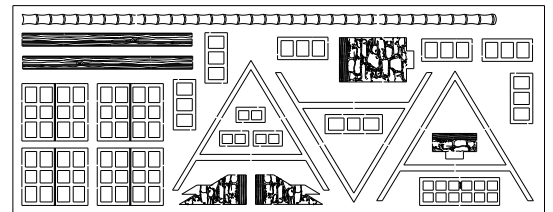

Breton House (HE01A) - Scale 1:87

Construction sheets

Construction sequences

The kit contains 39 pieces

 = glue point